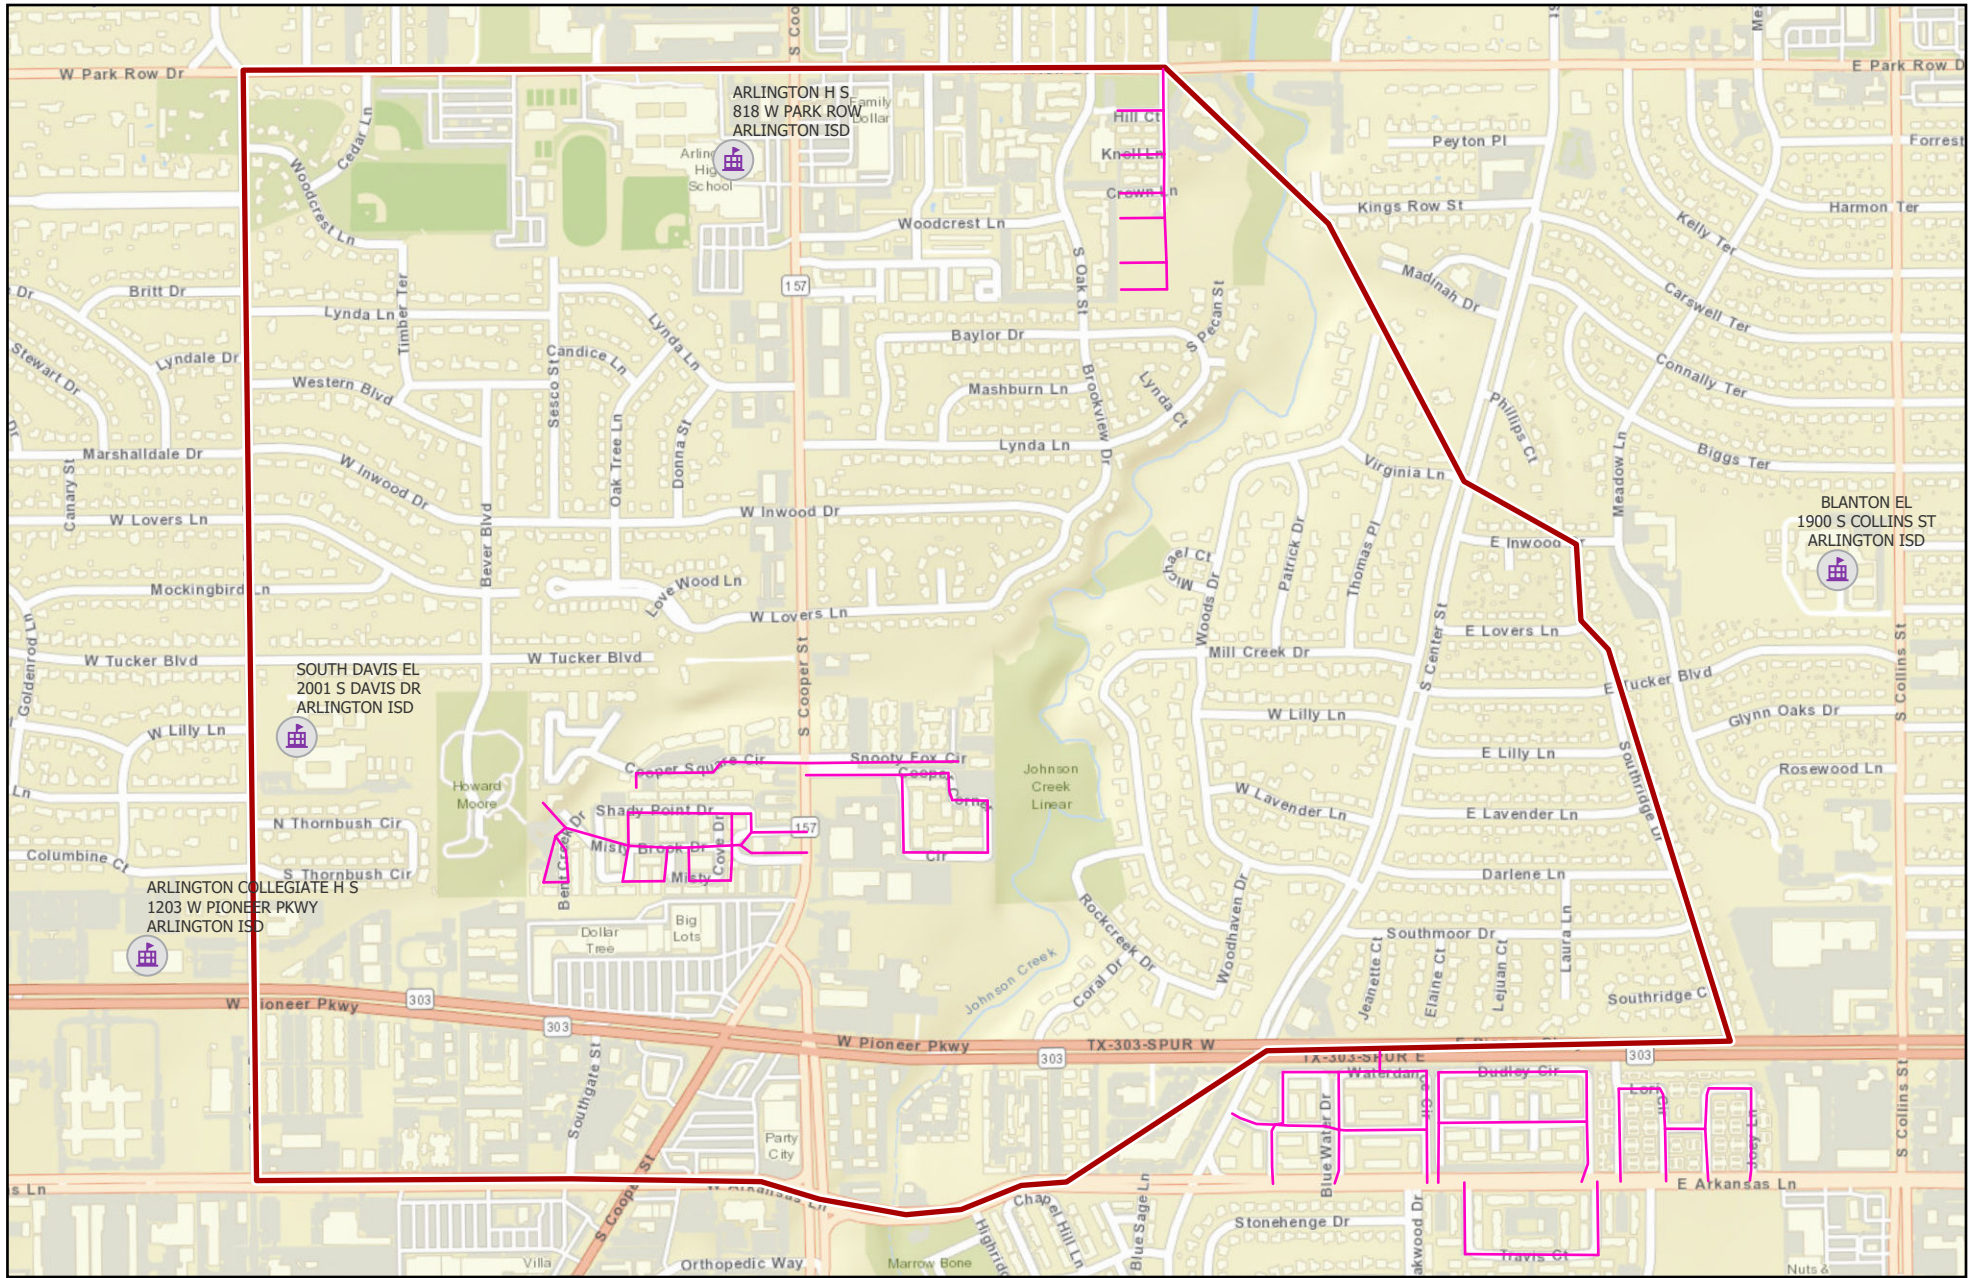

Targeted Ground Spraying Area South Cooper Street at West Lovers Lane

-  School
-  Private Streets
-  City Boundary
-  Park Property
-  Targeted Spraying Area